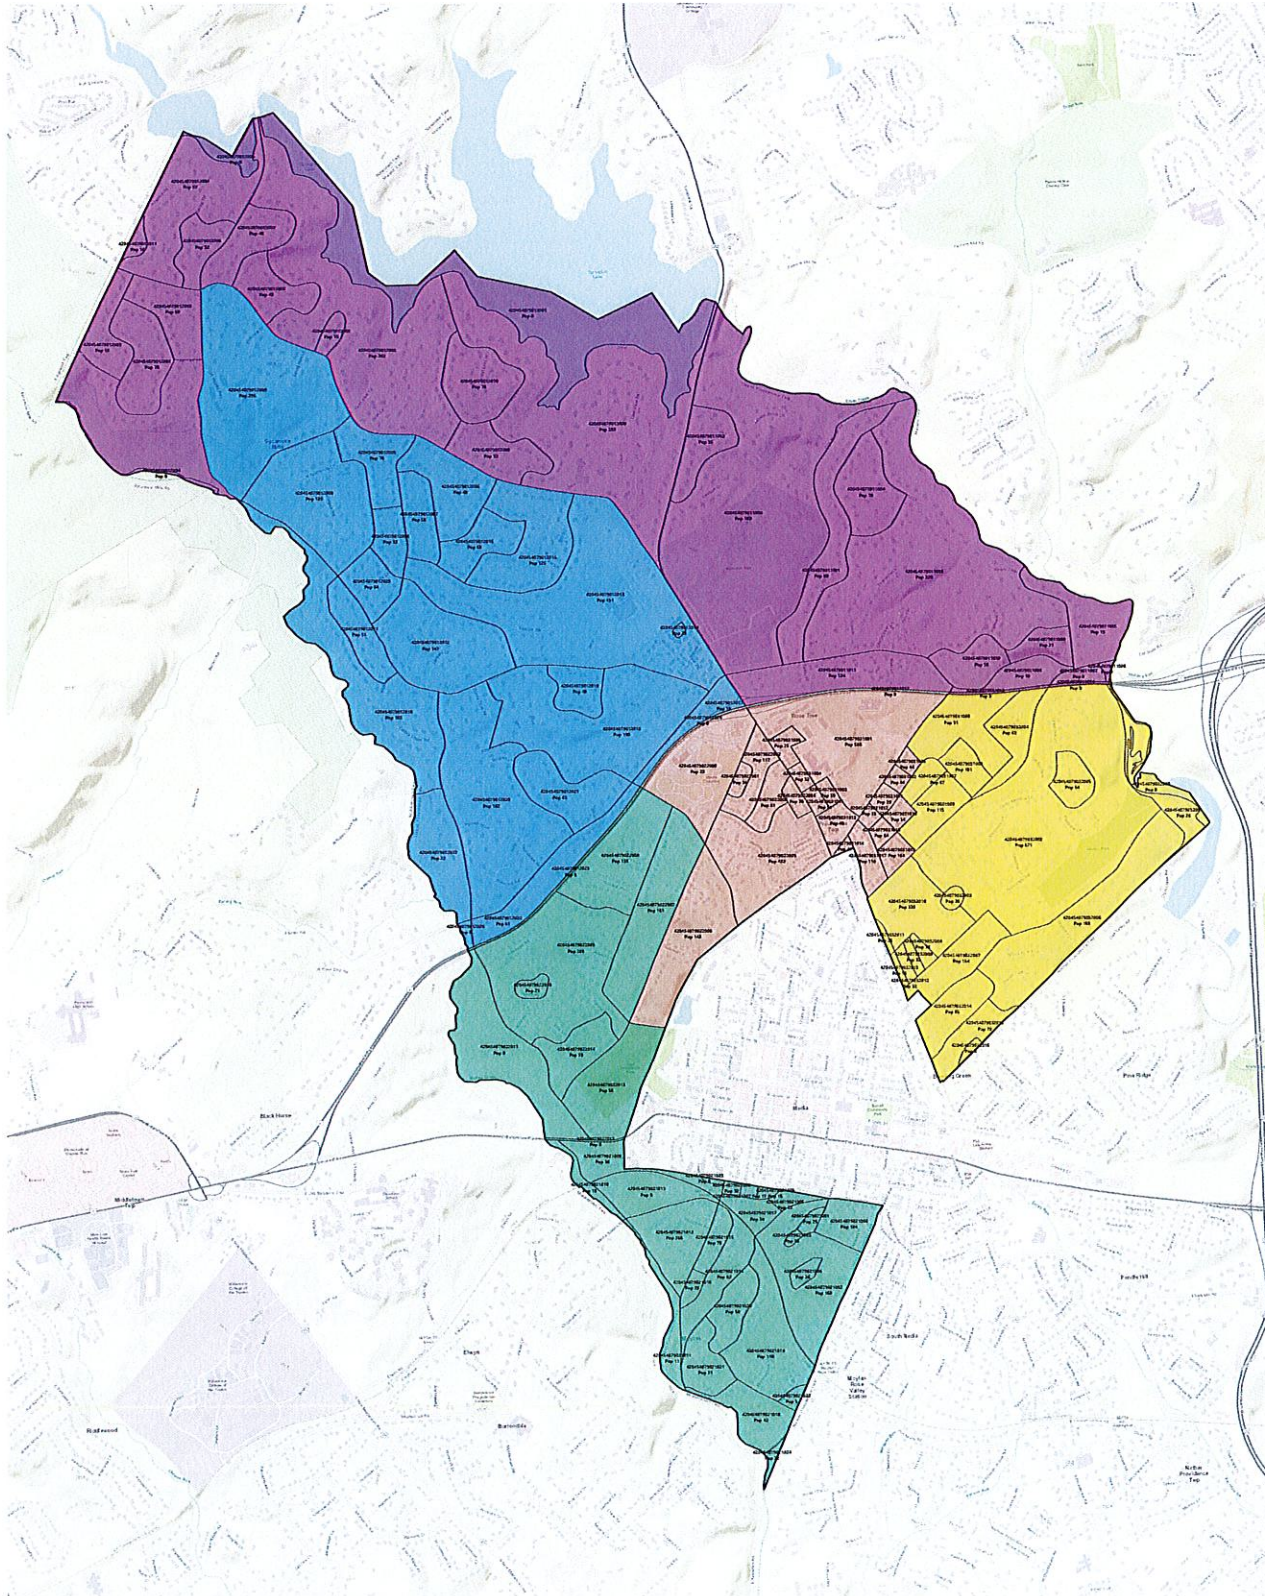

Upper Providence Township

Redistricting Map Proposal 8

Proposed Districts

500 US Feet